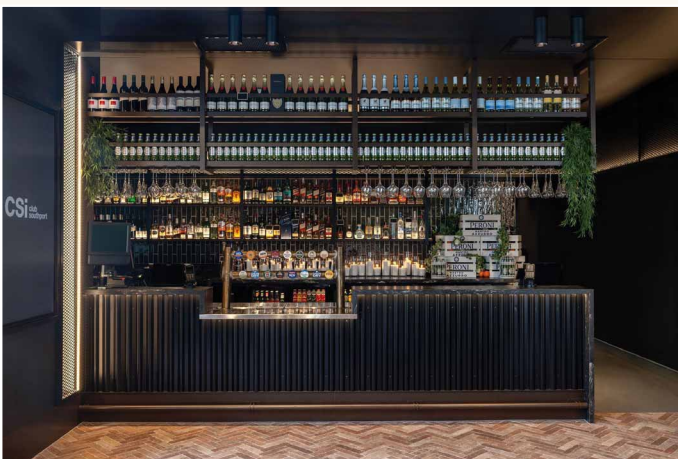

CSi Club, Southport

CSi Club in Southport needed something classic, stylish and sophisticated for their revamped dining and bar areas, but also needed durability.

The Tile Solutions team provided these magnificent Bristol Red tiles from Rondine for the walls and floors. Great result!