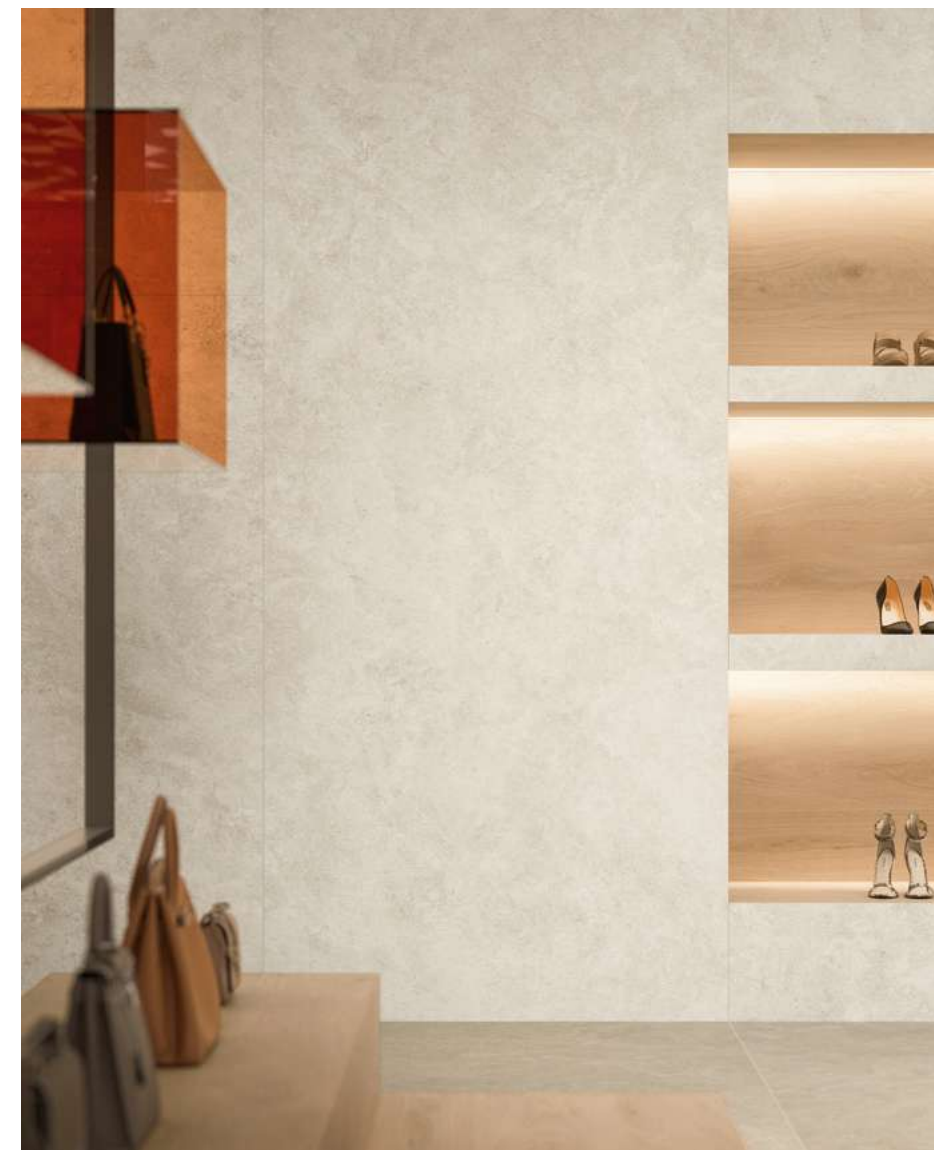

^
WALL
Boost Icor
Bone
Matte
120x278 (47 1/4" x 109 1/2")

Log
Icon Oak
Matte
120x278 (47 1/4" x 109 1/2")

<
FLOOR
Boost Icor
Crete
Matte Sensitech
120x120 (47 1/4" x 47 1/4")

INDEX

INSPIRATION

ARCHEA X
ATLAS CONCORDE

IMAGE
GALLERY

LIVING VILLA WITH EXT.
LIVING KITCHEN
BATHROOM
VILLA WITH POOL
SPA
LOBBY RESORT
COMMERCIAL

SURFACE
RANGE &
TECHNICAL
SPECS

ENJOY
THE VIDEO