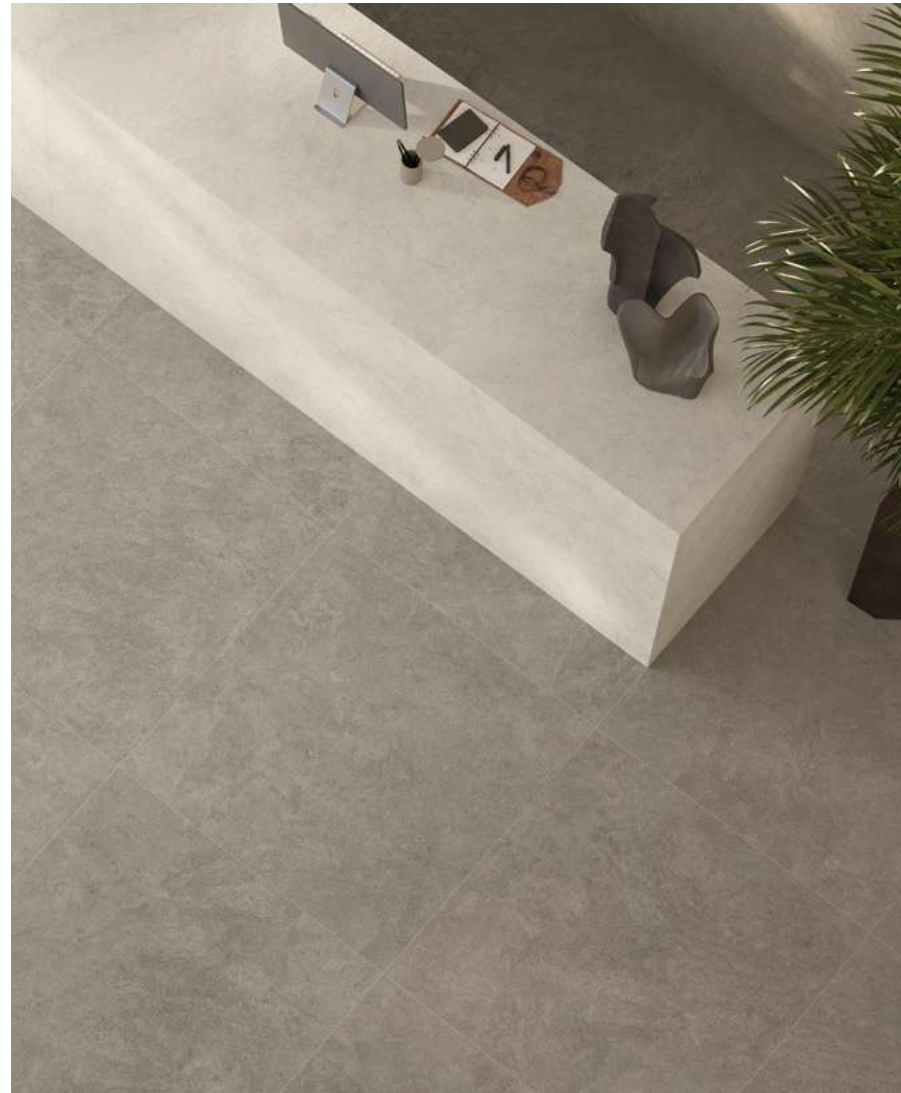

INDEX

INSPIRATION

ARCHEA X
ATLAS CONCORDE

IMAGE
GALLERY

LIVING VILLA WITH EXT.
LIVING KITCHEN
BATHROOM
VILLA WITH POOL
SPA
LOBBY RESORT
COMMERCIAL

SURFACE
RANGE &
TECHNICAL
SPECS

ENJOY
THE VIDEO

^
WALL
Boost Icor
Oyster Chevron
Matte
30,5x35,6 (1¹/₆₄"x12¹/₆₄"