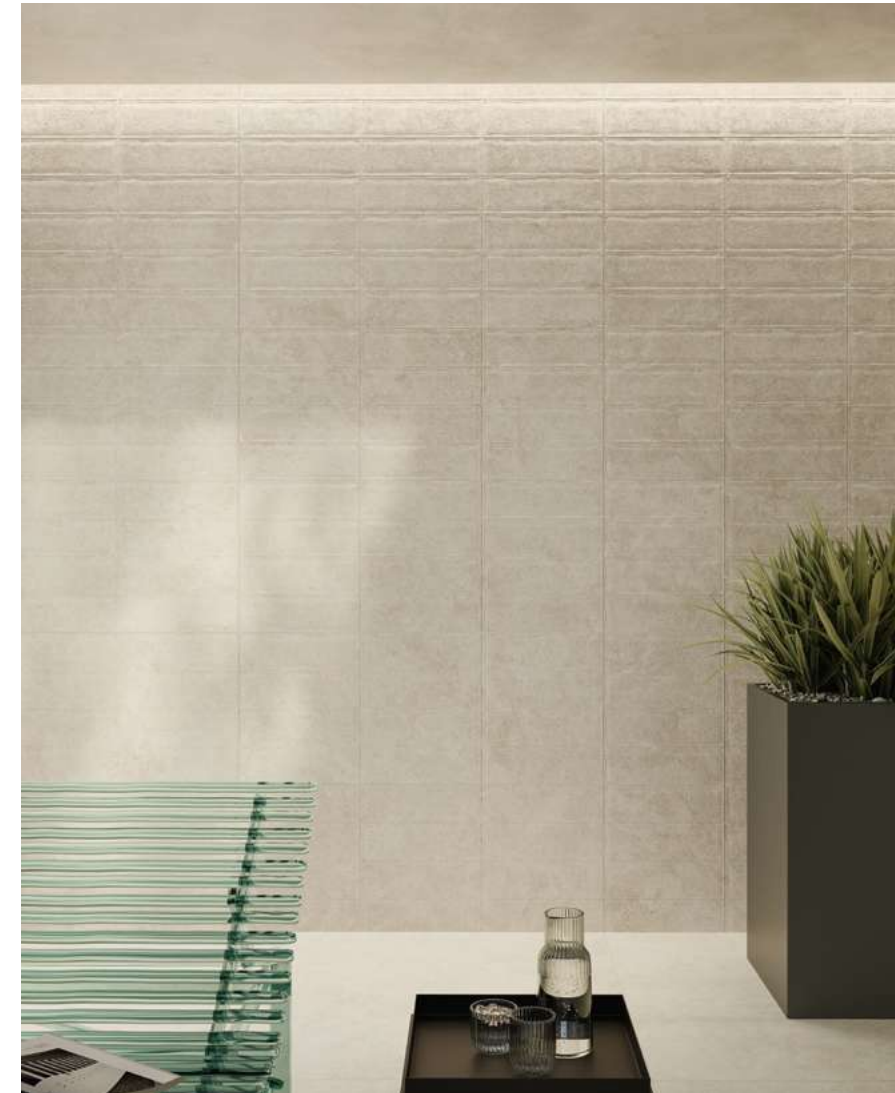

INDEX

INSPIRATION

ARCHEA X
ATLAS CONCORDE

IMAGE
GALLERY

LIVING VILLA WITH EXT.
LIVING KITCHEN
BATHROOM
VILLA WITH POOL
SPA
LOBBY RESORT
COMMERCIAL

SURFACE
RANGE &
TECHNICAL
SPECS

ENJOY
THE VIDEO