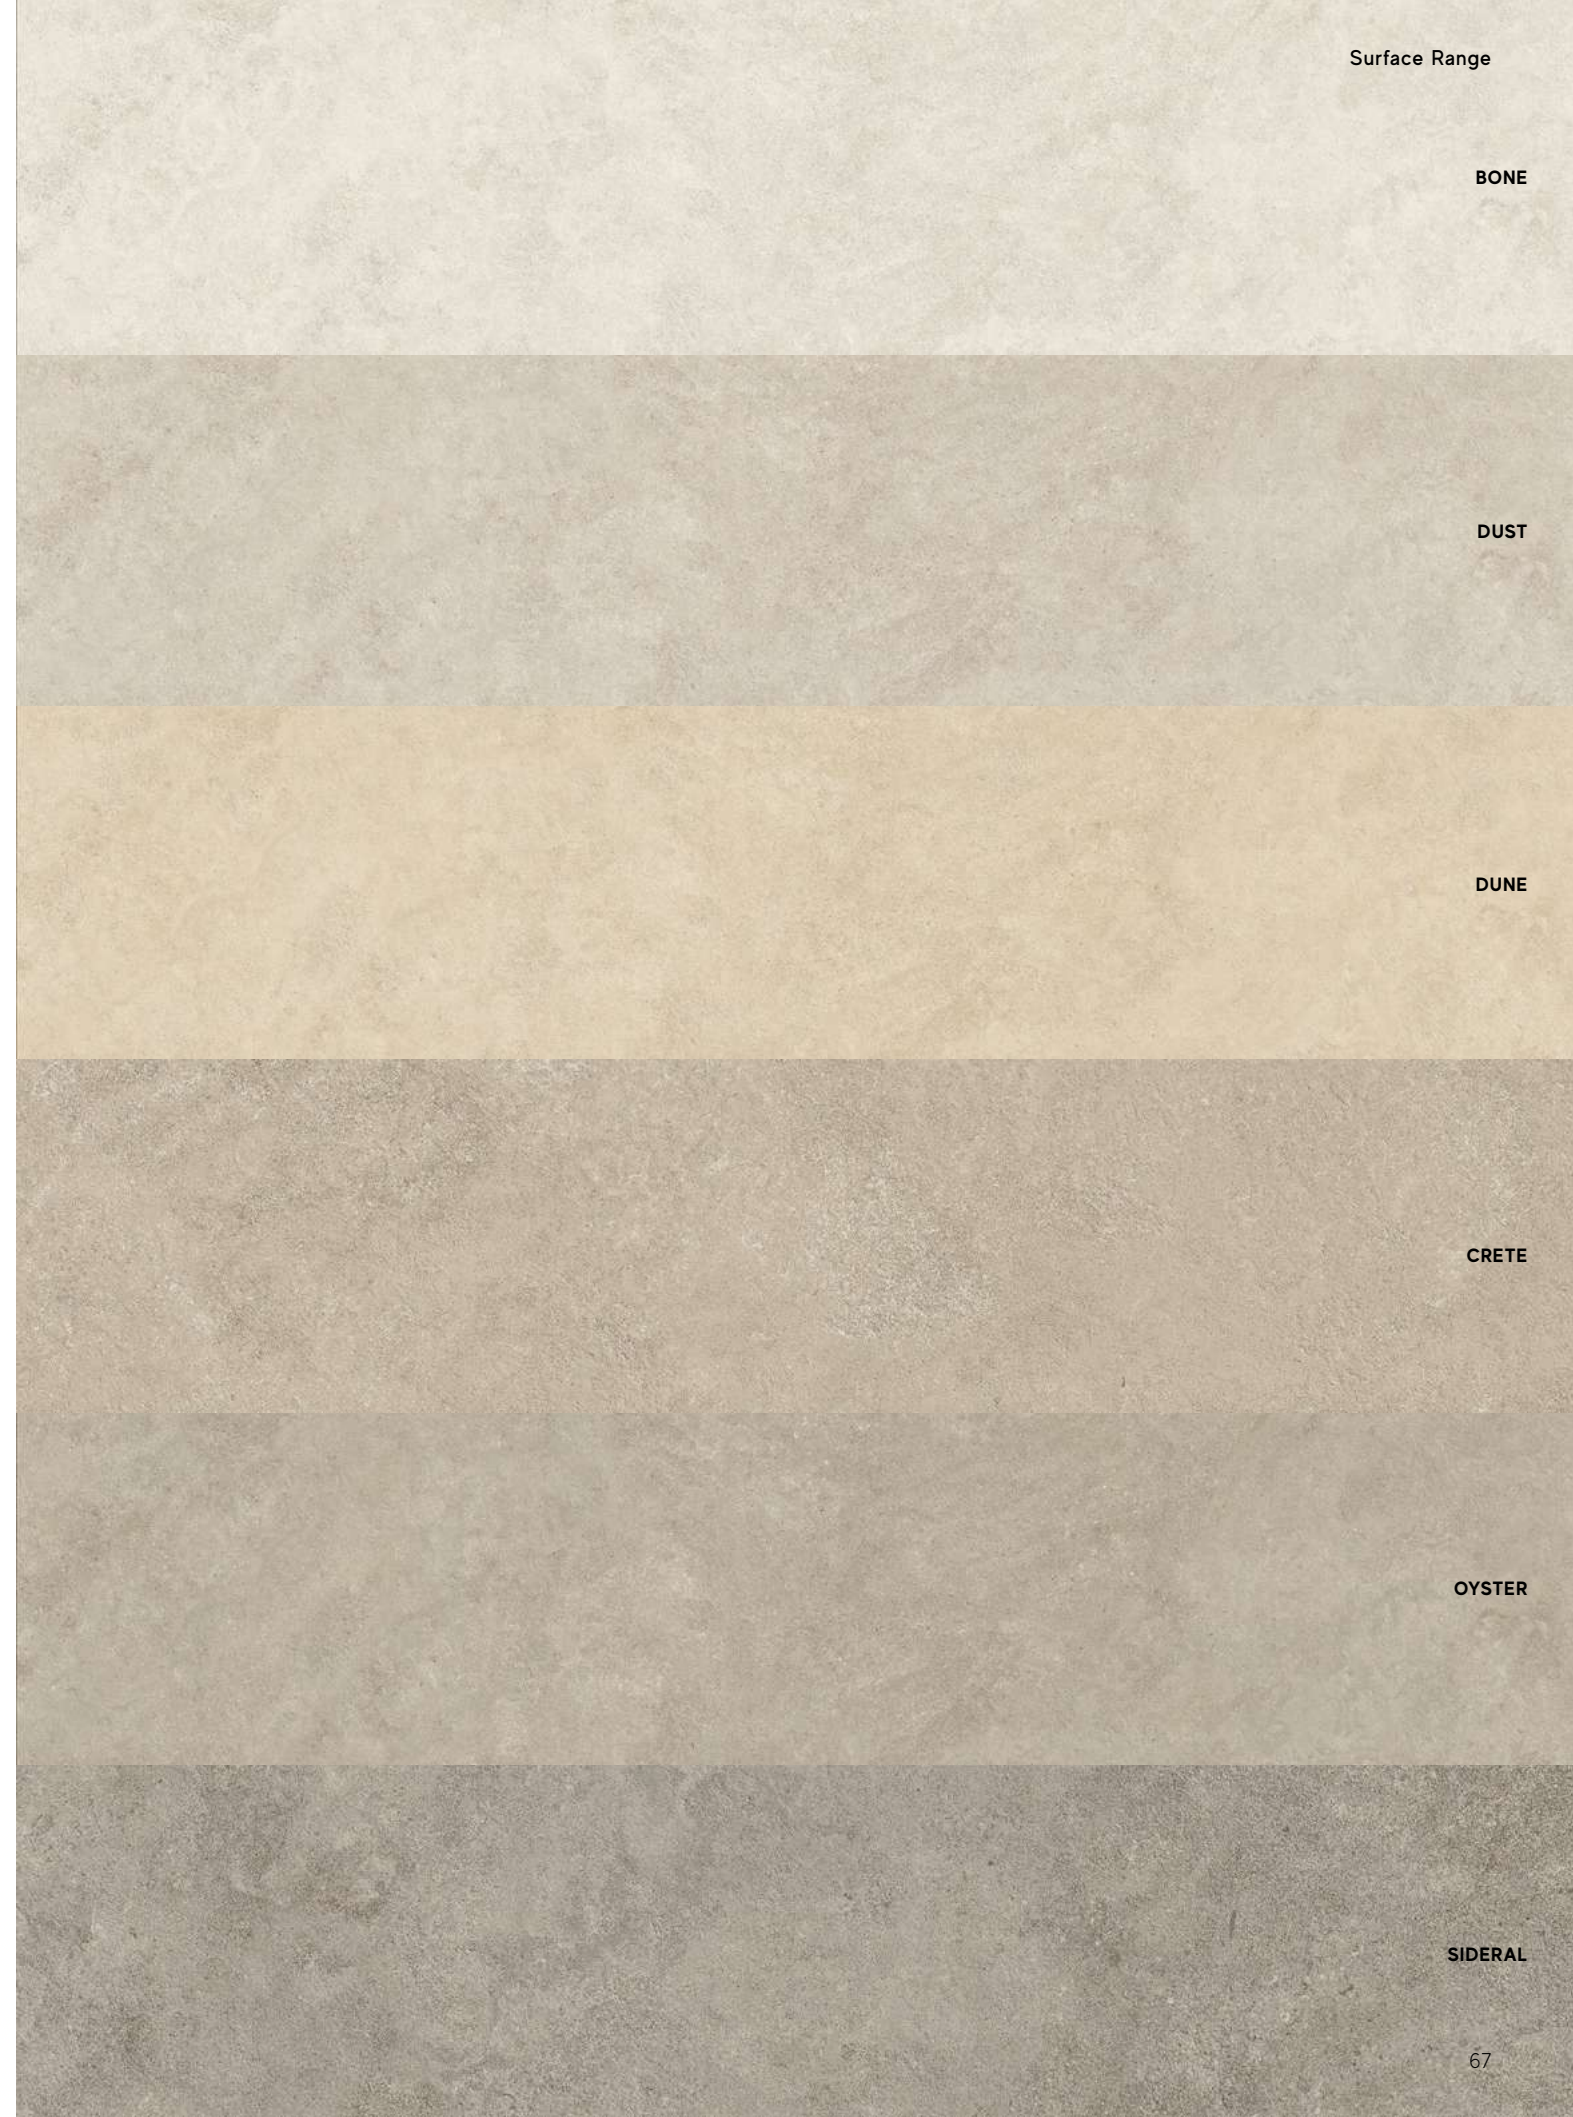

* Graphic decor. Misalignments in the continuity between different patterns is normal for this type of product. Decoro grafico. Eventuali disallineamenti nella continuità tra grafiche diverse sono una caratteristica intrinseca di questa tipologia di prodotto.

** Atlas Plan

Destination of use

Matte ± 6 mm

Anti-slip

R9 A Matte ± 6 mm
R10 A+B Matte Sensitech ± 9 mm
R11 C Grip Sensitech ± 9 mm
R11 C Outdoor Sensitech ± 20 mm

Color-shading

V3 Moderate Variation
All colors

Wall tiles

WALL TILES - Rivestimenti - Revêtements - Wandfliesen - Revestimientos - Настенная плитка
RECTIFIED MONOCALIBER - Rettificato monocalibro - Rectifié mono-calibre - Geschliffen einkalibrig - Rectificado monocalibre - Ретифицированный в одном калибре

		Bone	Dust
Wall			
50x120 cm - 19⁵/₈"x47¹/₄" Field	± 8,5 mm	Matte	Matte
50x120 cm - 19⁵/₈"x47¹/₄" 3D Wheat	± 10 mm	Matte	Matte
50x120 cm - 19⁵/₈"x47¹/₄" 3D Masonry	± 10 mm	Matte	Matte

V3 Moderate Variation
All colors

INDEX	≡
INSPIRATION	>
ARCHEA X ATLAS CONCORDE	>
IMAGE GALLERY	>
SURFACE RANGE & TECHNICAL SPECS	>
BOOST ICOR RANGE SENSITECH TECHNOLOGY TECHNICAL SPECIFICATIONS BOOST WORLD	
ENJOY THE VIDEO	▶