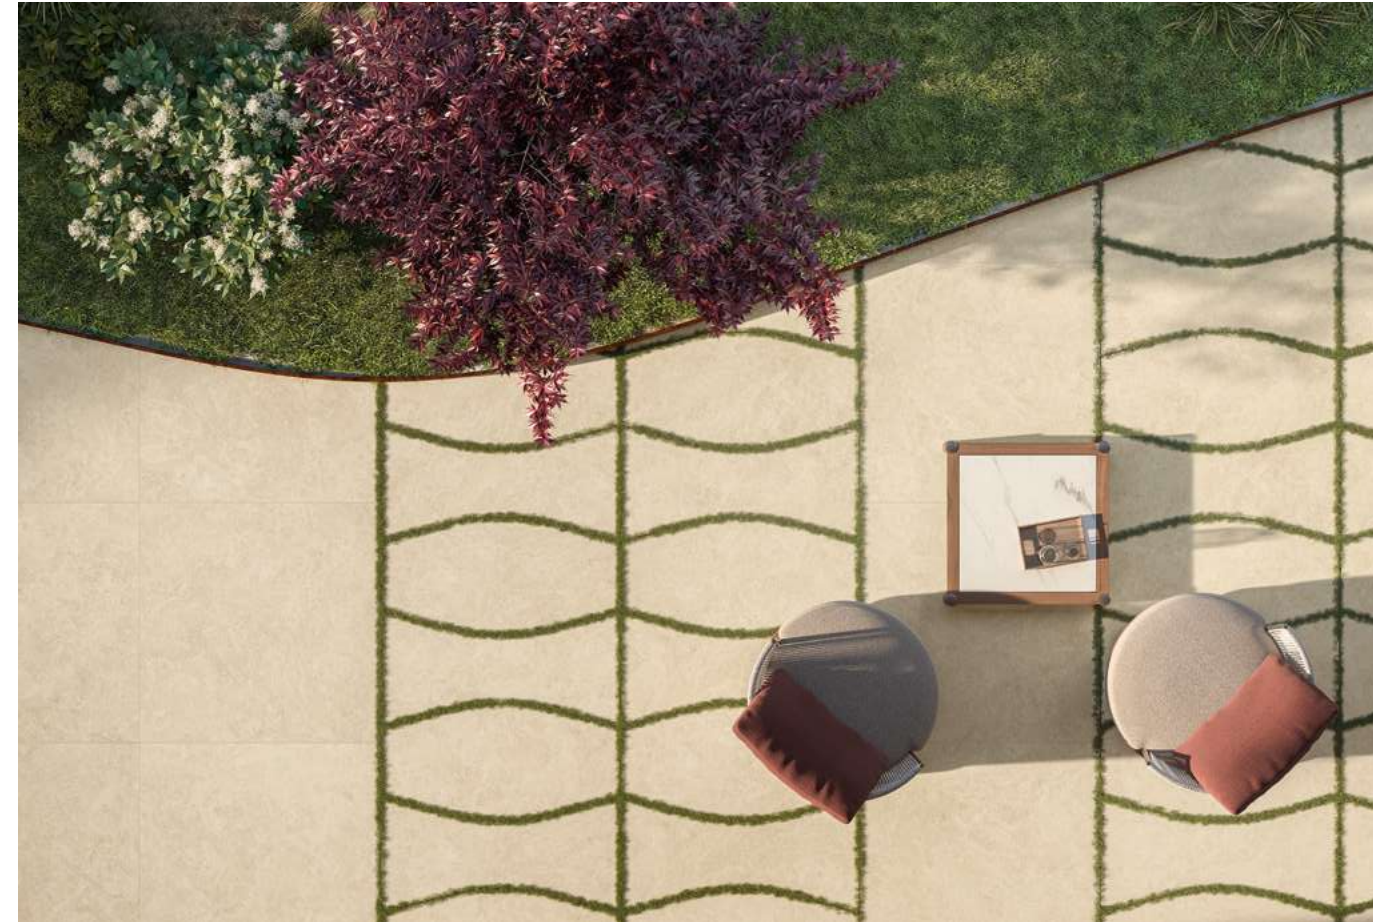

INDEX

INSPIRATION

ARCHEA X
ATLAS CONCORDE

IMAGE
GALLERY

SURFACE
RANGE &
TECHNICAL
SPECS

BOOST ICOR RANGE
SENSITECH TECHNOLOGY
TECHNICAL SPECIFICATIONS
BOOST WORLD

ENJOY
THE VIDEO