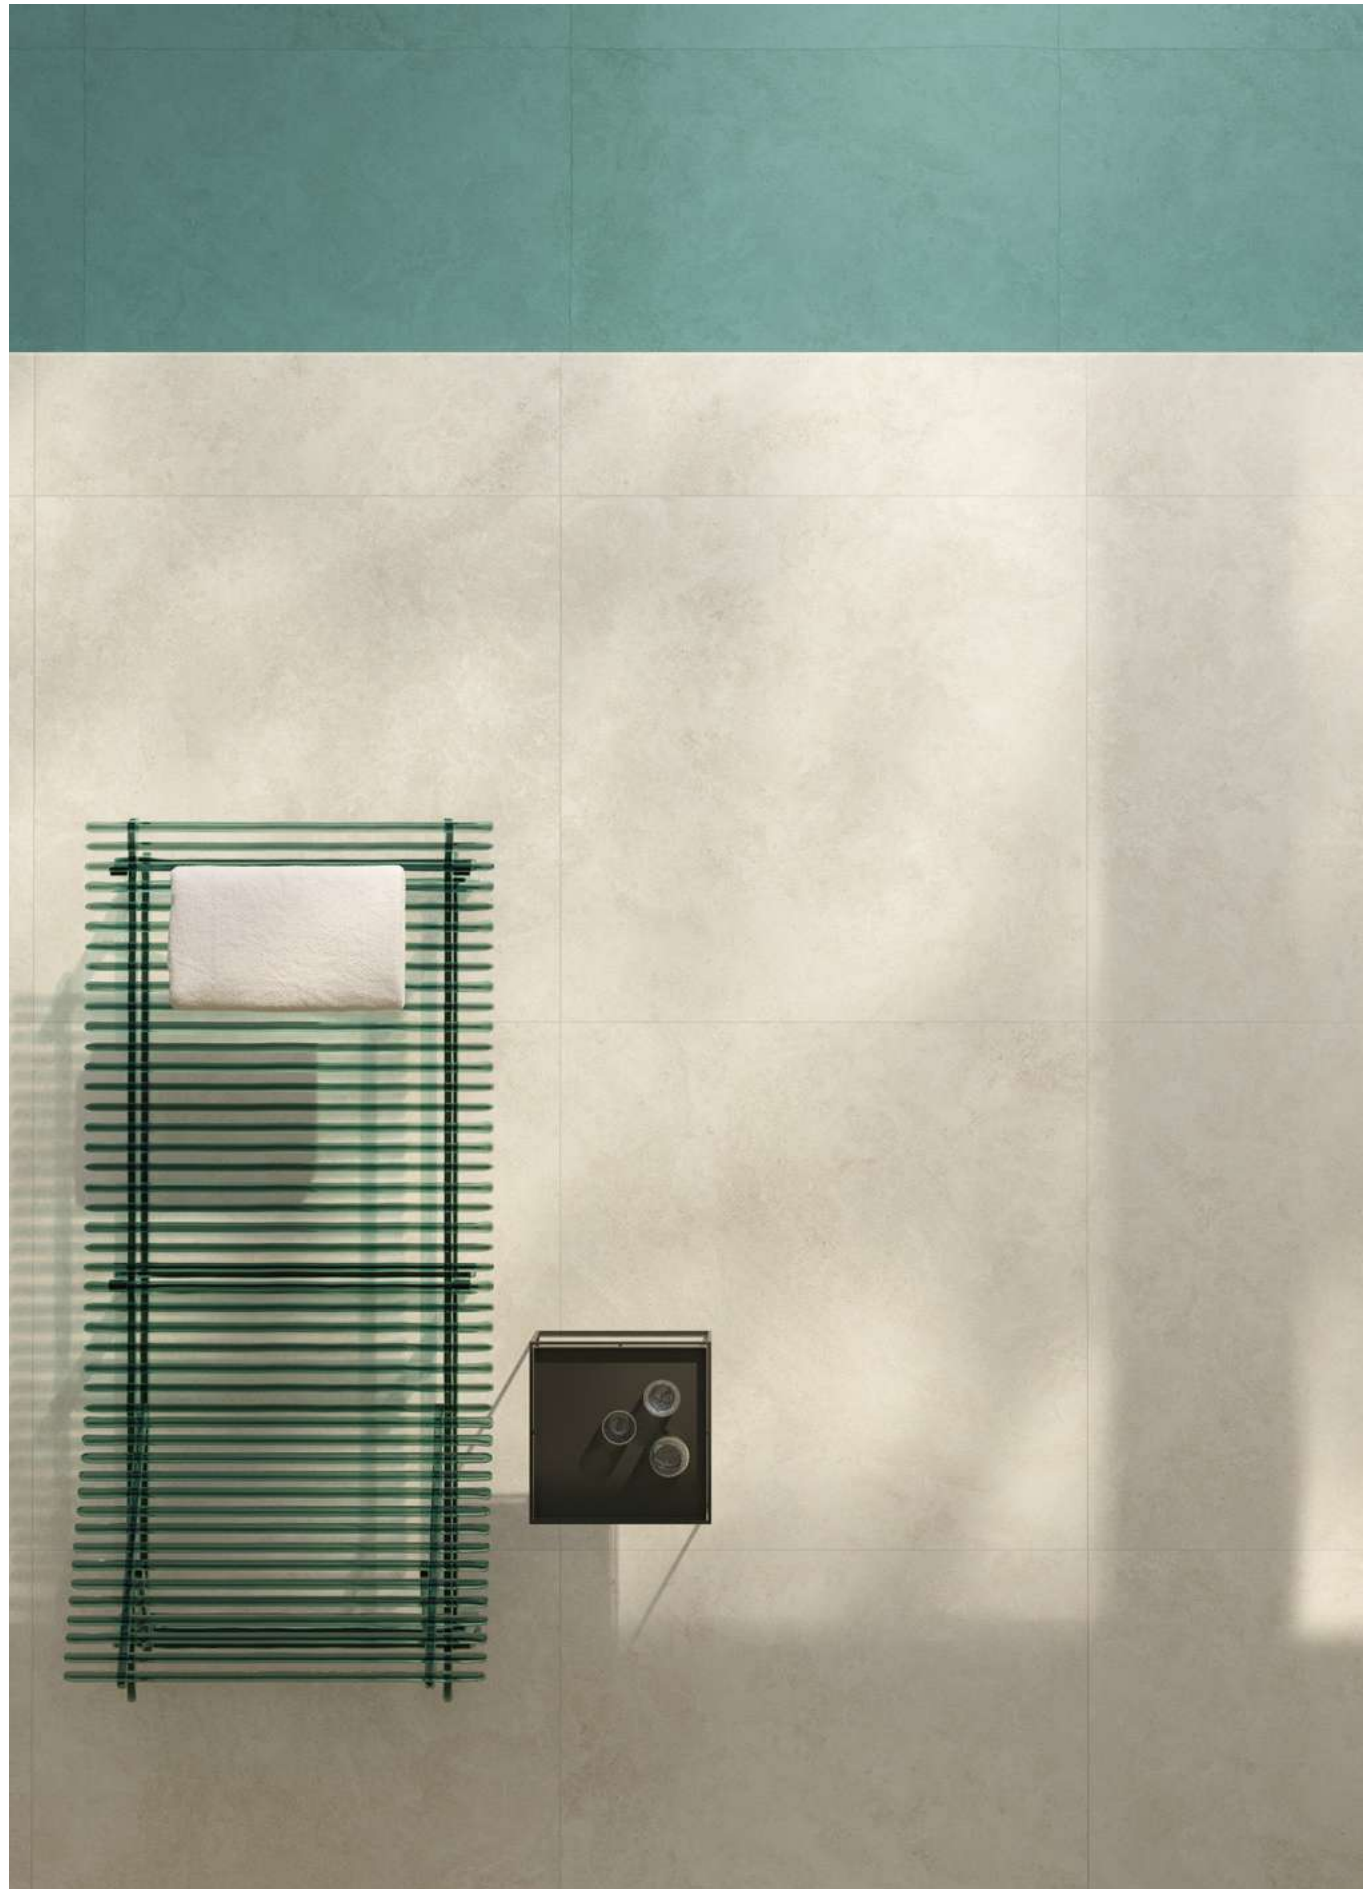

INDEX

INSPIRATION

ARCHEA X
ATLAS CONCORDE

IMAGE
GALLERY

LIVING VILLA WITH EXT.
LIVING KITCHEN
BATHROOM
VILLA WITH POOL
SPA
LOBBY RESORT
COMMERCIAL

SURFACE
RANGE &
TECHNICAL
SPECS

ENJOY
THE VIDEO